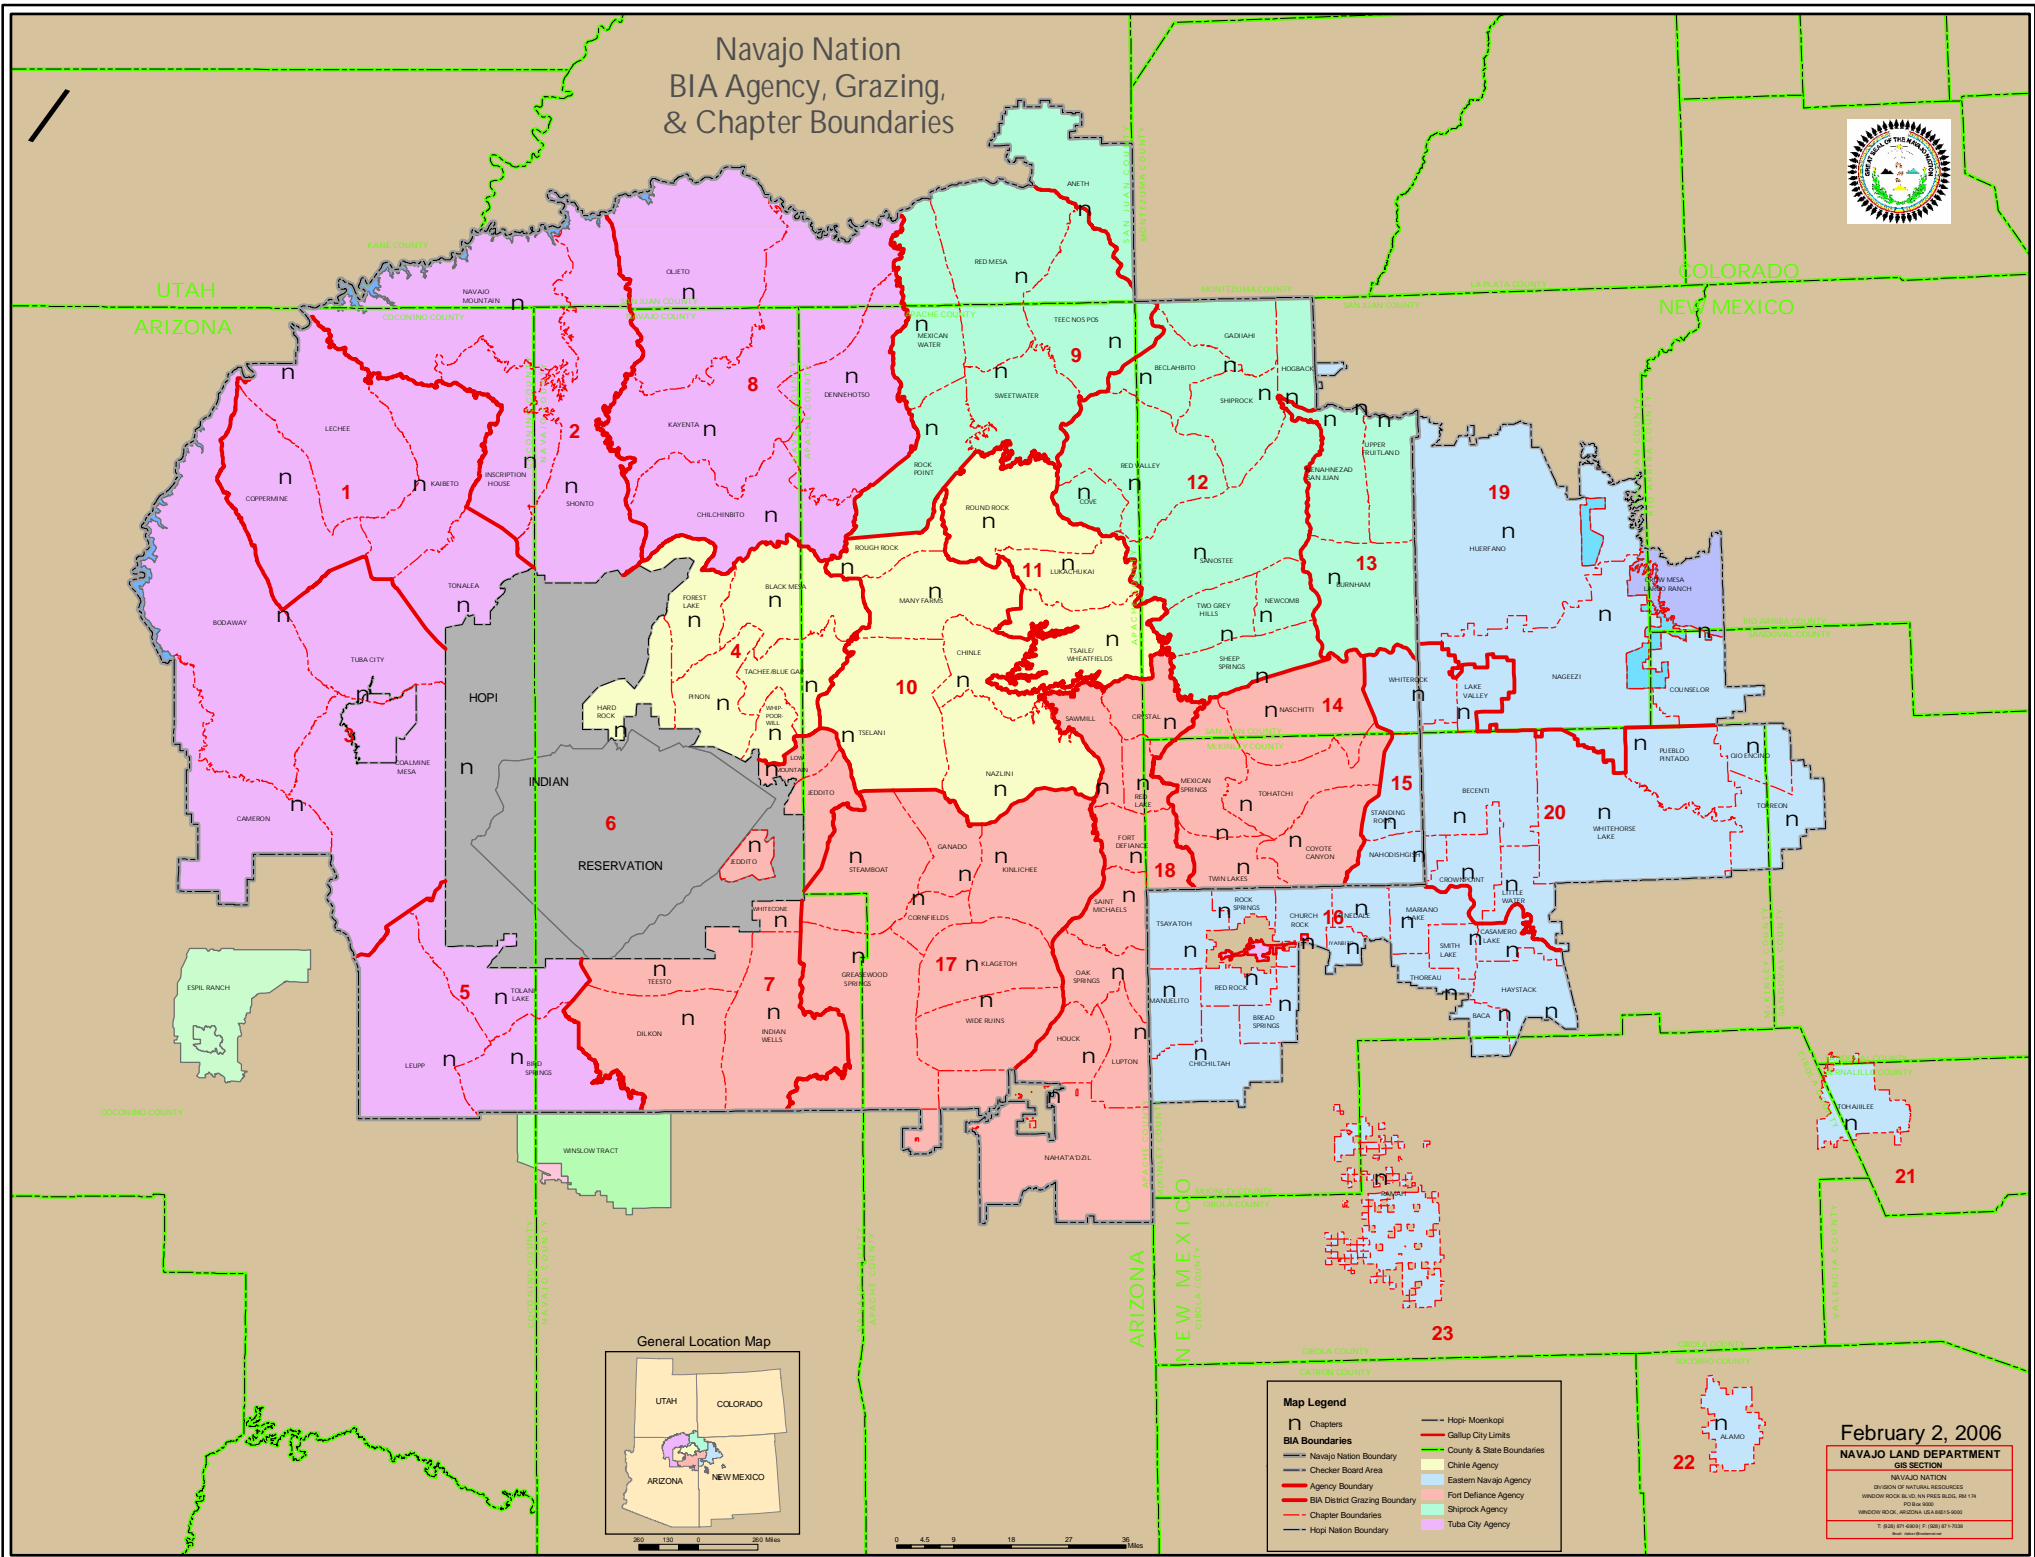

Navajo Nation BIA Agency, Grazing, & Chapter Boundaries

Map Legend	
	Chapters
	Navajo Nation Boundary
	Chapter Board Area
	Agency Boundary
	BIA District Grazing Boundary
	Chapter Boundaries
	Hopi Nation Boundary
	Higi-Moenkopi
	Gallup City Limits
	County & State Boundaries
	Navajo Agency
	Chinle Agency
	Eastern Navajo Agency
	Fort Defiance Agency
	Shiprock Agency
	Tuba City Agency